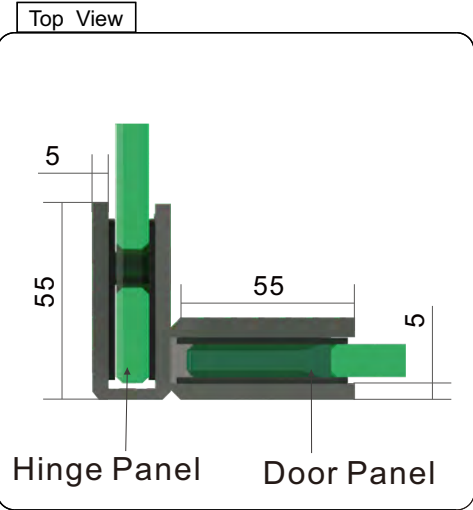

Drawing ID
SH-90GX

Product Info.	
Finish	Code
Polish Chrome	SH-90GPC
Polish Gold	SH-90GPG
Matte Black	SH-90GMB
Brush Nickel	SH-90GBN
Brush Brass	SH-90GBB
Gun Metal	SH-90GGM

**MATERIAL:**

Solid Brass

**CATALOGUE AND DESCRIPTION:**

- > Pool Gate Hardware
- > Hinge
- > Glass to Glass 90° Hinge

**NOTES:**

This drawing and or specification is the property of Silver Stone Hardware Pty Ltd - and must be returned to them on request. Unauthorised use may result in Legal Action. Its contents must not be made public, nor copied, nor used directly or indirectly in any way.