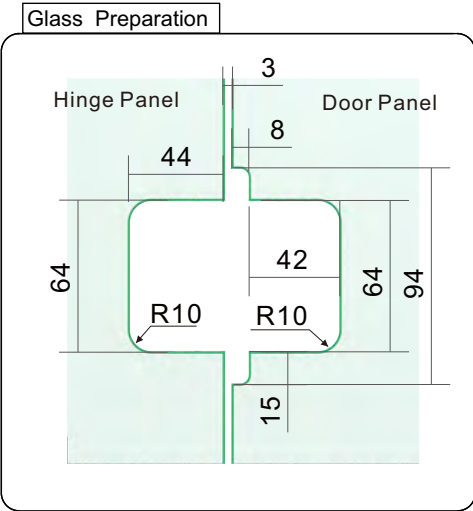

Drawing ID
SH-90GX

Product Info.	
Finish	Code
Polish Chrome	SH-90GPC
Polish Gold	SH-90GPG
Matte Black	SH-90GMB
Brush Nickel	SH-90GBN
Brush Brass	SH-90GBB
Gun Metal	SH-90GGM

**MATERIAL:**

Solid Brass

**CATALOGUE AND DESCRIPTION:**

- > Pool Gate Hardware
- > Hinge
- > Glass to Glass 90° Hinge

**NOTES:**

This drawing and or specification is the property of Silver Stone Hardware Pty Ltd - and must be returned to them on request. Unauthorised use may result in Legal Action. Its contents must not be made public, nor copied, nor used directly or indirectly in any way.