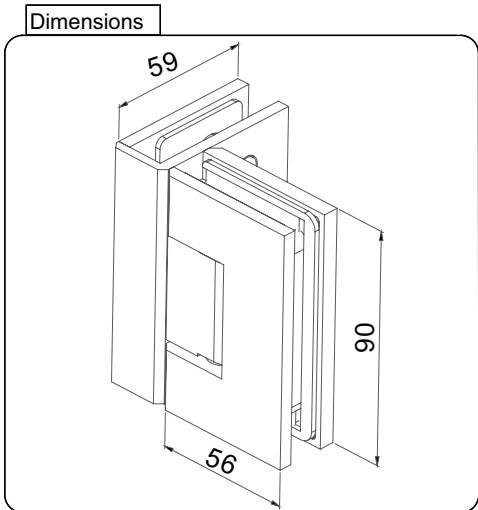

Drawing ID
SH-90GX

Product Info.	
Finish	Code
Polish Chrome	SH-90GPC
Polish Gold	SH-90GPG
Matte Black	SH-90GMB
Brush Nickel	SH-90GBN
Brush Brass	SH-90GBB
Gun Metal	SH-90GGM

**MATERIAL:**

Solid Brass

**CATALOGUE AND DESCRIPTION:**

- > Pool Gate Hardware
- > Hinge
- > Glass to Glass 90° Hinge

**NOTES:**

This drawing and or specification is the property of Silver Stone Hardware Pty Ltd - and must be returned to them on request. Unauthorised use may result in Legal Action. Its contents must not be made public, nor copied, nor used directly or indirectly in any way.